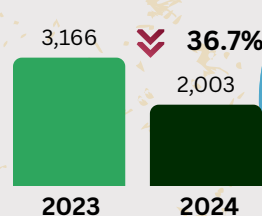

VITAL STATISTICS 2024

IN ILOILO: JANUARY TO AUGUST 2024 (PROVISIONARY AS OF 31 NOV 2024)

BIRTH STATISTICS

12,557 \Downarrow 31.5%

REGISTERED LIVE BIRTHS
(by Usual Residence)

SEX RATIO
105:100

In 2024, there are 105 males born for every 100 females born.

Number of Registered Live Birth by Usual Residence of Mother

ILOILO PROVINCE

CITY OF ILOILO

MARRIAGE STATISTICS

Number of Registered Marriages by Place of Occurrence

ILOILO PROVINCE

CITY OF ILOILO

5,011 \Downarrow 28.3%

REGISTERED MARRIAGES
(by Place of Occurrence)

In 2024, **February** was the most popular month for nuptials.

DEATH STATISTICS

10,466 \Downarrow 17.2%

REGISTERED DEATHS
(by Usual Residence)

SEX RATIO
123:100