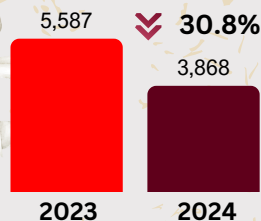

VITAL STATISTICS 2024

IN ILOILO: JANUARY TO AUGUST 2024 (PROVISIONARY AS OF 31 NOV 2024)

BIRTH STATISTICS

12,557 \Downarrow 31.5%

REGISTERED LIVE BIRTHS
(by Usual Residence)

SEX RATIO
105:100

In 2024, there are 105 males born for every 100 females born.

Number of Registered Live Birth by Usual Residence of Mother

ILOILO PROVINCE

CITY OF ILOILO

MARRIAGE STATISTICS

Number of Registered Marriages by Place of Occurrence

ILOILO PROVINCE

CITY OF ILOILO

5,011 \Downarrow 28.3%

REGISTERED MARRIAGES
(by Place of Occurrence)

In 2024, **February** was the most popular month for nuptials.

DEATH STATISTICS

10,466 \Downarrow 17.2%

REGISTERED DEATHS
(by Usual Residence)

SEX RATIO
123:100