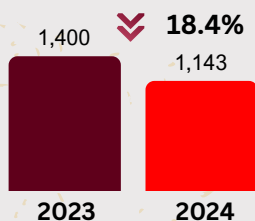

VITAL STATISTICS 2024

IN ILOILO: JANUARY TO AUGUST 2024 (PROVISIONARY AS OF 31 NOV 2024)

BIRTH STATISTICS

12,557 \Downarrow 31.5%

REGISTERED LIVE BIRTHS
(by Usual Residence)

SEX RATIO
105:100

In 2024, there are 105 males born for every 100 females born.

Number of Registered Live Birth by Usual Residence of Mother

ILOILO PROVINCE

CITY OF ILOILO

MARRIAGE STATISTICS

Number of Registered Marriages by Place of Occurrence

ILOILO PROVINCE

CITY OF ILOILO

5,011 \Downarrow 28.3%

REGISTERED MARRIAGES
(by Place of Occurrence)

In 2024, **February** was the most popular month for nuptials.

DEATH STATISTICS

10,466 \Downarrow 17.2%

REGISTERED DEATHS
(by Usual Residence)

SEX RATIO
123:100