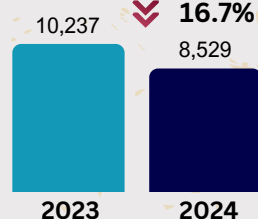

DEATH STATISTICS

10,466 $\Downarrow$ 17.2%

REGISTERED DEATHS
(by Usual Residence)

SEX RATIO
123:100

In 2024, there are 123 males born for every 100 females born.

Number of Registered Deaths by Usual Residence of Deceased

ILOILO PROVINCE