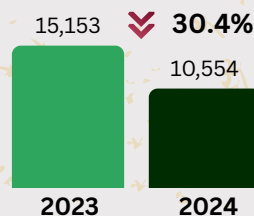

VITAL STATISTICS 2024

IN ILOILO: JANUARY TO AUGUST 2024 (PROVISIONARY AS OF 31 NOV 2024)

BIRTH STATISTICS

12,557 \Downarrow 31.5%

REGISTERED LIVE BIRTHS
(by Usual Residence)

SEX RATIO
105:100

In 2024, there are 105 males born for every 100 females born.

Number of Registered Live Birth by Usual Residence of Mother

ILOILO PROVINCE

CITY OF ILOILO

MARRIAGE STATISTICS

Number of Registered Marriages by Place of Occurrence

ILOILO PROVINCE

CITY OF ILOILO

5,011 \Downarrow 28.3%

REGISTERED MARRIAGES
(by Place of Occurrence)

In 2024, **February** was the most popular month for nuptials.

DEATH STATISTICS

10,466 \Downarrow 17.2%

REGISTERED DEATHS
(by Usual Residence)

SEX RATIO
123:100